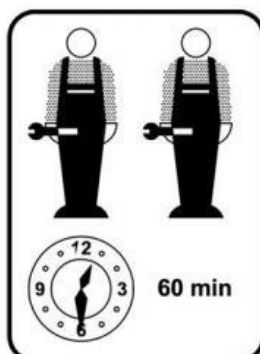

PALOMO 5 Piece Dining Set - WHITE

Code: 23113

Assembly Instructions

Thank you for your purchase.

Please follow the instructions below for correct assembly.

- Quicker assembly, we recommend the use of a power drill on a low-speed setting.
- We strongly recommend that the product is assembled on a flat and smooth surface and keep on the same horizontal line, otherwise, there will be a phenomenon of screw dislocation and cannot be installed.

READ THE ASSEMBLY INSTRUCTIONS CAREFULLY. IDENTIFY THE ELEMENTS CONSTITUING YOUR PIECE OF FURNITURE. GROUP AND CHECK THE HARDWARE FITTINGS. GET THE TOOLS NEEDED. CLEAR SPACE TO WORK. PROCEED TO ASSEMBLE

NEVER FORCE THE FITTINGS. TIGHTEN THE SCREW AFTER USING FOR SOMETIME. KEEP YOUR ASSEMBLY INSTRUCTIONS, IT COULD HELP FOR BETTER COMMUNICATION WITH YOUR STORE. IN THE EVENT OF QUERY.

HARDWARE

ITEM	PHOTO	PCS	ITEM	PHOTO	PCS
1		4PCS	7		4PCS
2		4PCS	A		48PCS
3		4PCS	B		32PCS
4		4PCS	C		16PCS
5		4PCS	D		1PC
6		4PCS			