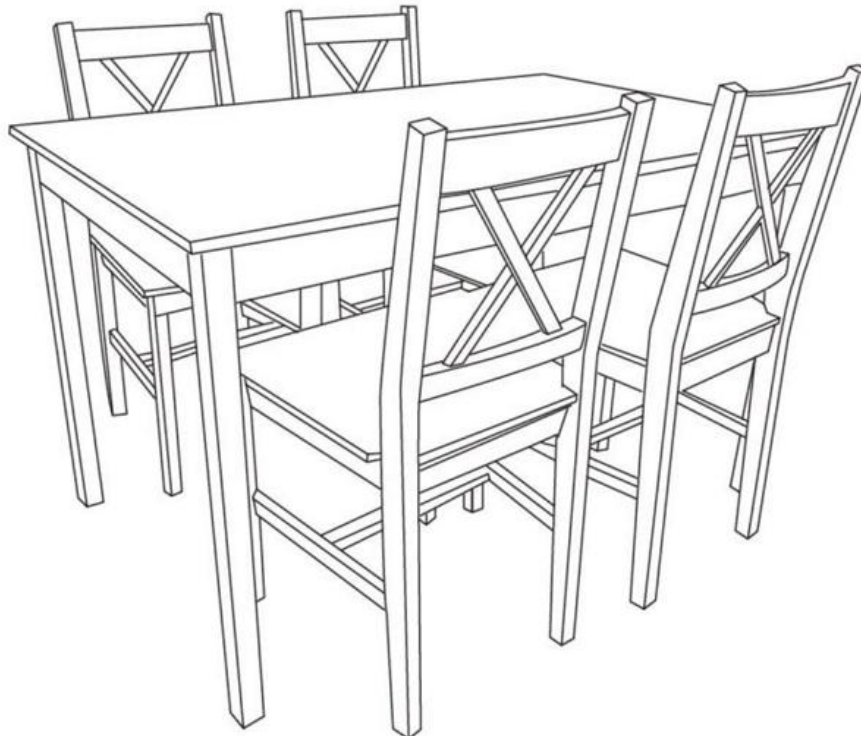

PALOMO 5 Piece Dining Set - WHITE

Code: 23113

Assembly Instructions

Thank you for your purchase.

Please follow the instructions below for correct assembly.

- Quicker assembly, we recommend the use of a power drill on a low-speed setting.
- We strongly recommend that the product is assembled on a flat and smooth surface and keep on the same horizontal line, otherwise, there will be a phenomenon of screw dislocation and cannot be installed.