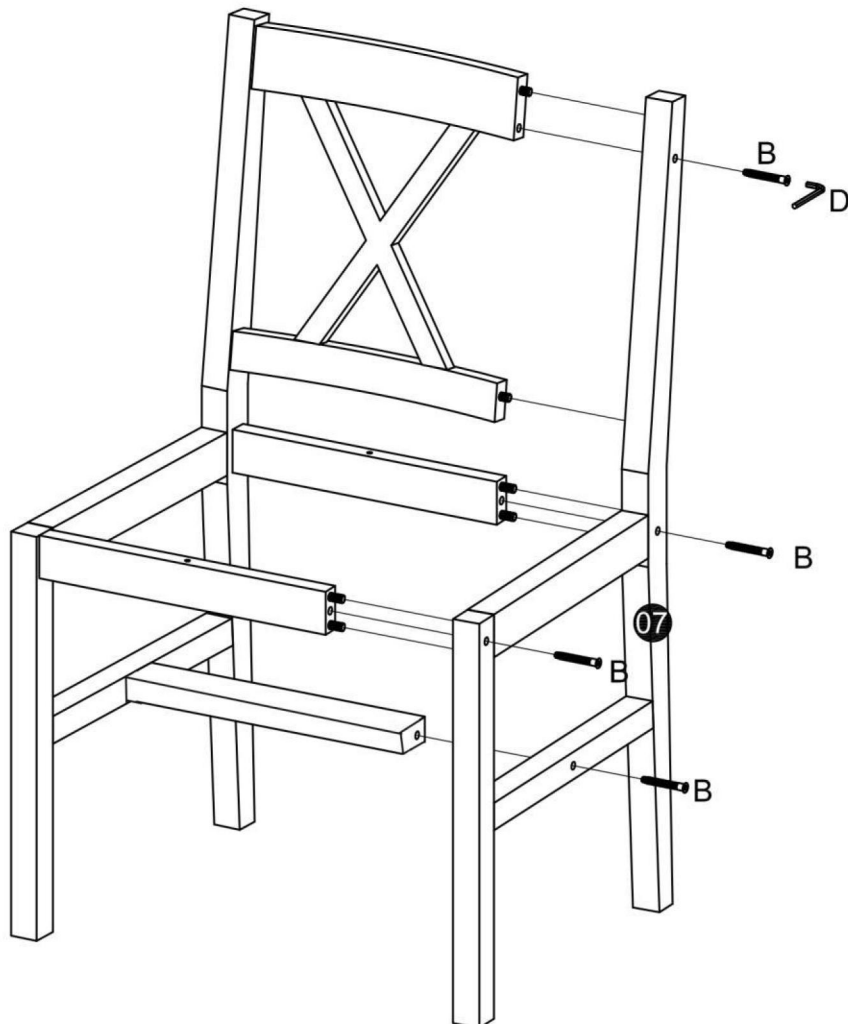

PALOMO 5 Piece Dining Set - WHITE

Code: 23113

Assembly Instructions

Thank you for your purchase.

Please follow the instructions below for correct assembly.

- Quicker assembly, we recommend the use of a power drill on a low-speed setting.
- We strongly recommend that the product is assembled on a flat and smooth surface and keep on the same horizontal line, otherwise, there will be a phenomenon of screw dislocation and cannot be installed.

B x 16

D x 1

03

4X

B x 16

D x 1

04

C x 16

Pls note: The big hole is down.

4X

<p>E x8</p>  <p>M8x60mm</p>	<p>F x4</p> 	<p>G x8</p> 	<p>H x8</p> 	<p>I x1</p> 
---	---	---	---	---

TOOLS

Ruler - Use this ruler to help correctly identify the screws

0 5 10 15 20 25 30 35 40 45 50 55 60 65 70 75 80 85 90 95 100 105 110 115 120 125 130 135 140 145 150 155 160 165 170