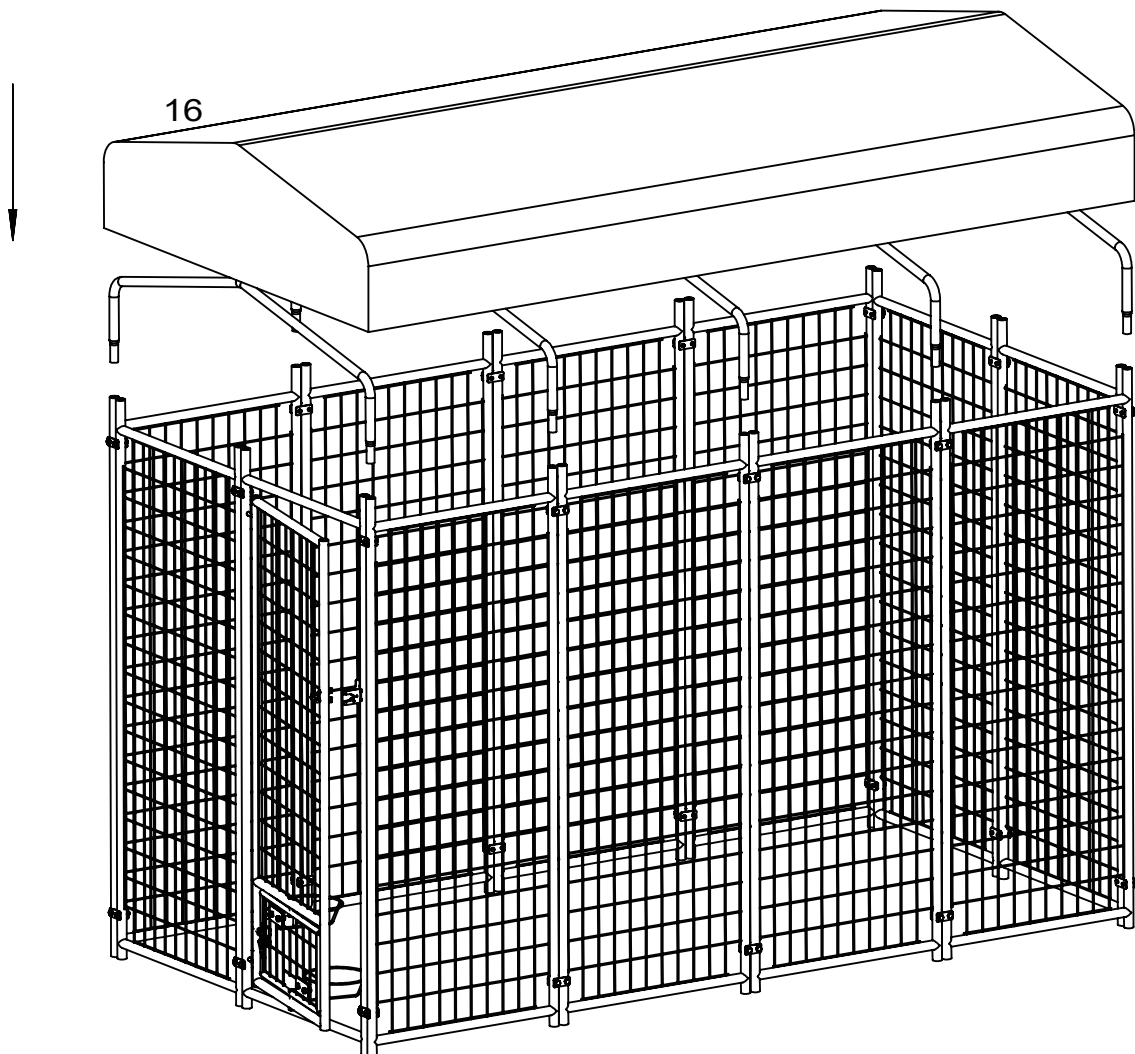

Welded Wire Dog Kennel

Owners Manual

2.4X1.2X1.8M

2.4X1.2X1.8M

Welded Wire Dog Kennel

PART NO.	DIMENSION	STYLE PIC	QUANTITY
1	1530*600		7
2	1530*600		4
3	1530*600		1
4	1340*521		1
5	440*235		1
6	∅ 25*1265		5
7	178*64.4		2
8	92*40*1		2
9	50*23*2.5		48
10	10*53.2*62.5		1
11	85*38.5		1
12	M8*15		4
13	M8*40		48
14	M6*55		2
15	∅ 178*52		2
16	1280*2420*3 74		1
17	M8		52
18	M6		2
19	M6		4
20			12

2.4X1.2X1.8M

Welded Wire Dog Kennel

$\frac{1}{1 : 10}$

2.4X1.2X1.8M

Welded Wire Dog Kennel

2.4X1.2X1.8M

Welded Wire Dog Kennel

2.4X1.2X1.8M

Welded Wire Dog Kennel

2.4X1.2X1.8

Welded Wire Dog Kennel