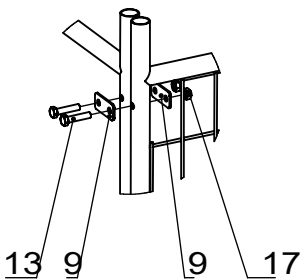

Welded Wire Dog Kennel

Owners Manual

2.4X1.2X1.8M

2.4X1.2X1.8M

Welded Wire Dog Kennel

PART NO.	DIMENSION	STYLE PIC	QUANTITY
1	1530*600		7
2	1530*600		4
3	1530*600		1
4	1340*521		1
5	440*235		1
6	∅ 25*1265		5
7	178*64.4		2
8	92*40*1		2
9	50*23*2.5		48
10	10*53.2*62.5		1
11	85*38.5		1
12	M8*15		4
13	M8*40		48
14	M6*55		2
15	∅ 178*52		2
16	1280*2420*3 74		1
17	M8		52
18	M6		2
19	M6		4
20			12

2.4X1.2X1.8M

Welded Wire Dog Kennel

$\frac{1}{1 : 10}$

2.4X1.2X1.8M

Welded Wire Dog Kennel

2.4X1.2X1.8M

Welded Wire Dog Kennel

2.4X1.2X1.8M

Welded Wire Dog Kennel

2.4X1.2X1.8

Welded Wire Dog Kennel