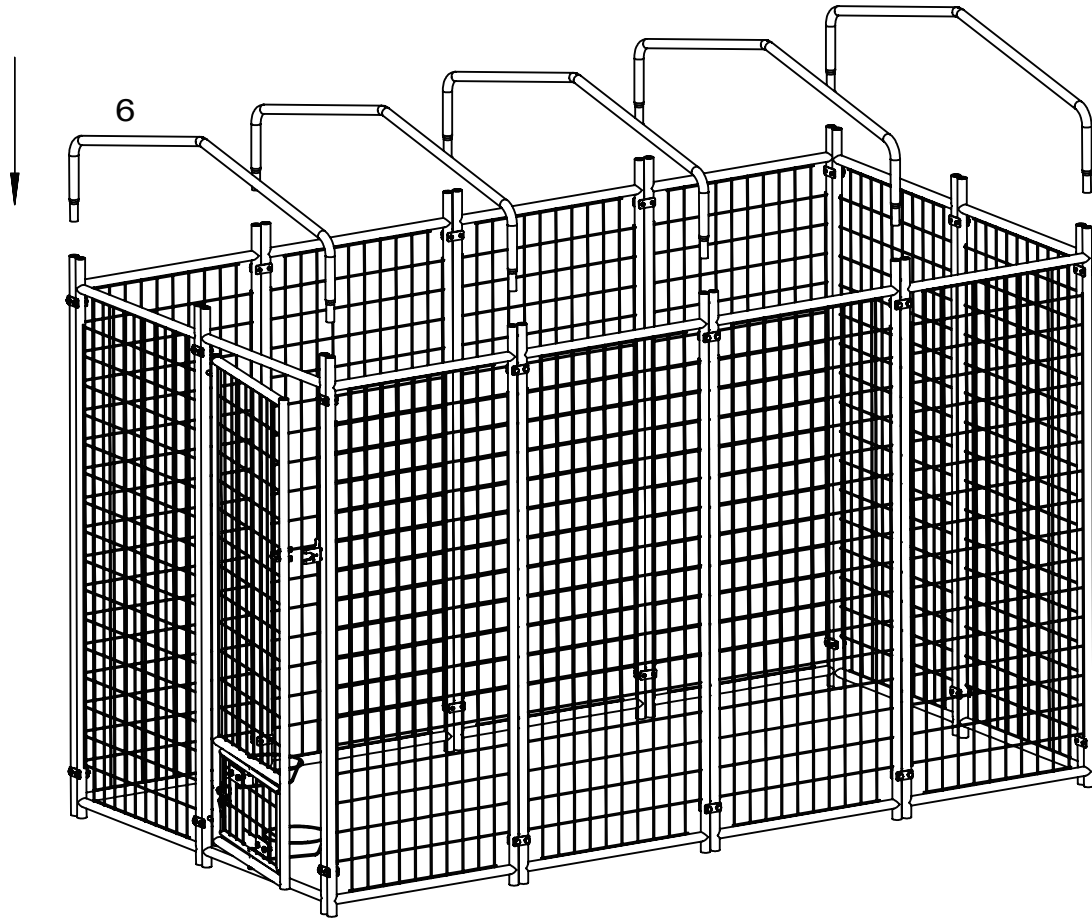

Welded Wire Dog Kennel

Owners Manual

2.4X1.2X1.8M

2.4X1.2X1.8M

Welded Wire Dog Kennel

PART NO.	DIMENSION	STYLE PIC	QUANTITY
1	1530*600		7
2	1530*600		4
3	1530*600		1
4	1340*521		1
5	440*235		1
6	∅ 25*1265		5
7	178*64.4		2
8	92*40*1		2
9	50*23*2.5		48
10	10*53.2*62.5		1
11	85*38.5		1
12	M8*15		4
13	M8*40		48
14	M6*55		2
15	∅ 178*52		2
16	1280*2420*3 74		1
17	M8		52
18	M6		2
19	M6		4
20			12

2.4X1.2X1.8M

Welded Wire Dog Kennel

$\frac{1}{1 : 10}$

2.4X1.2X1.8M

Welded Wire Dog Kennel

2.4X1.2X1.8M

Welded Wire Dog Kennel

2.4X1.2X1.8M

Welded Wire Dog Kennel

2.4X1.2X1.8

Welded Wire Dog Kennel