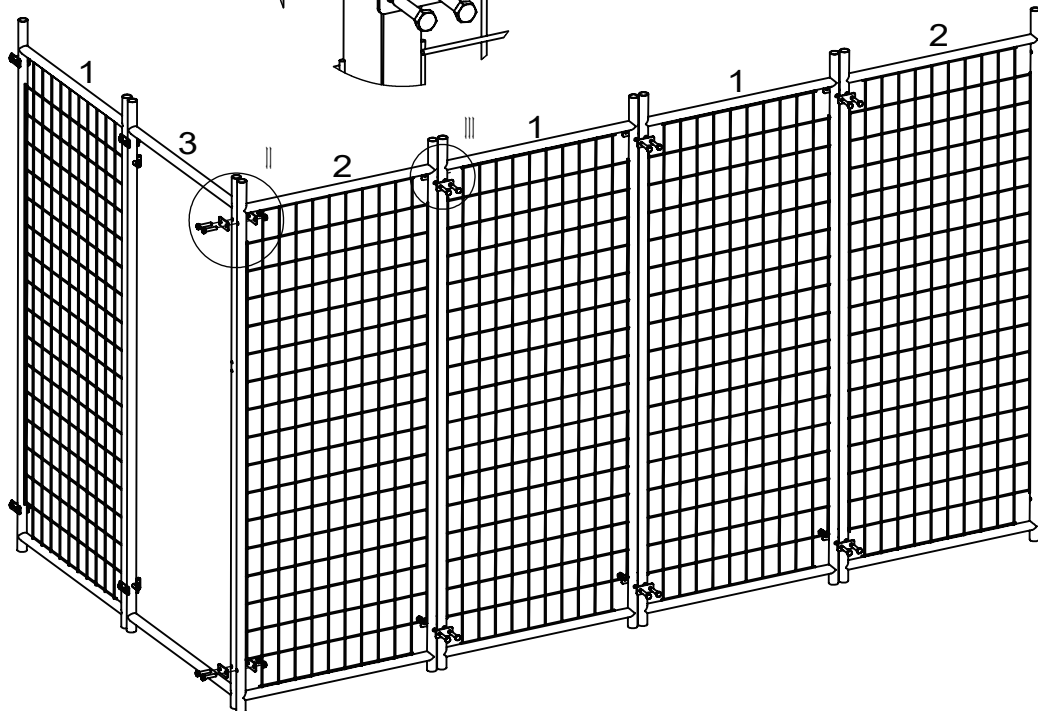

Welded Wire Dog Kennel

Owners Manual

2.4X1.2X1.8M

2.4X1.2X1.8M

Welded Wire Dog Kennel

PART NO.	DIMENSION	STYLE PIC	QUANTITY
1	1530*600		7
2	1530*600		4
3	1530*600		1
4	1340*521		1
5	440*235		1
6	∅ 25*1265		5
7	178*64.4		2
8	92*40*1		2
9	50*23*2.5		48
10	10*53.2*62.5		1
11	85*38.5		1
12	M8*15		4
13	M8*40		48
14	M6*55		2
15	∅ 178*52		2
16	1280*2420*3 74		1
17	M8		52
18	M6		2
19	M6		4
20			12

2.4X1.2X1.8M

Welded Wire Dog Kennel

$\frac{1}{1 : 10}$

2.4X1.2X1.8M

Welded Wire Dog Kennel

2.4X1.2X1.8M

Welded Wire Dog Kennel

2.4X1.2X1.8M

Welded Wire Dog Kennel

2.4X1.2X1.8

Welded Wire Dog Kennel