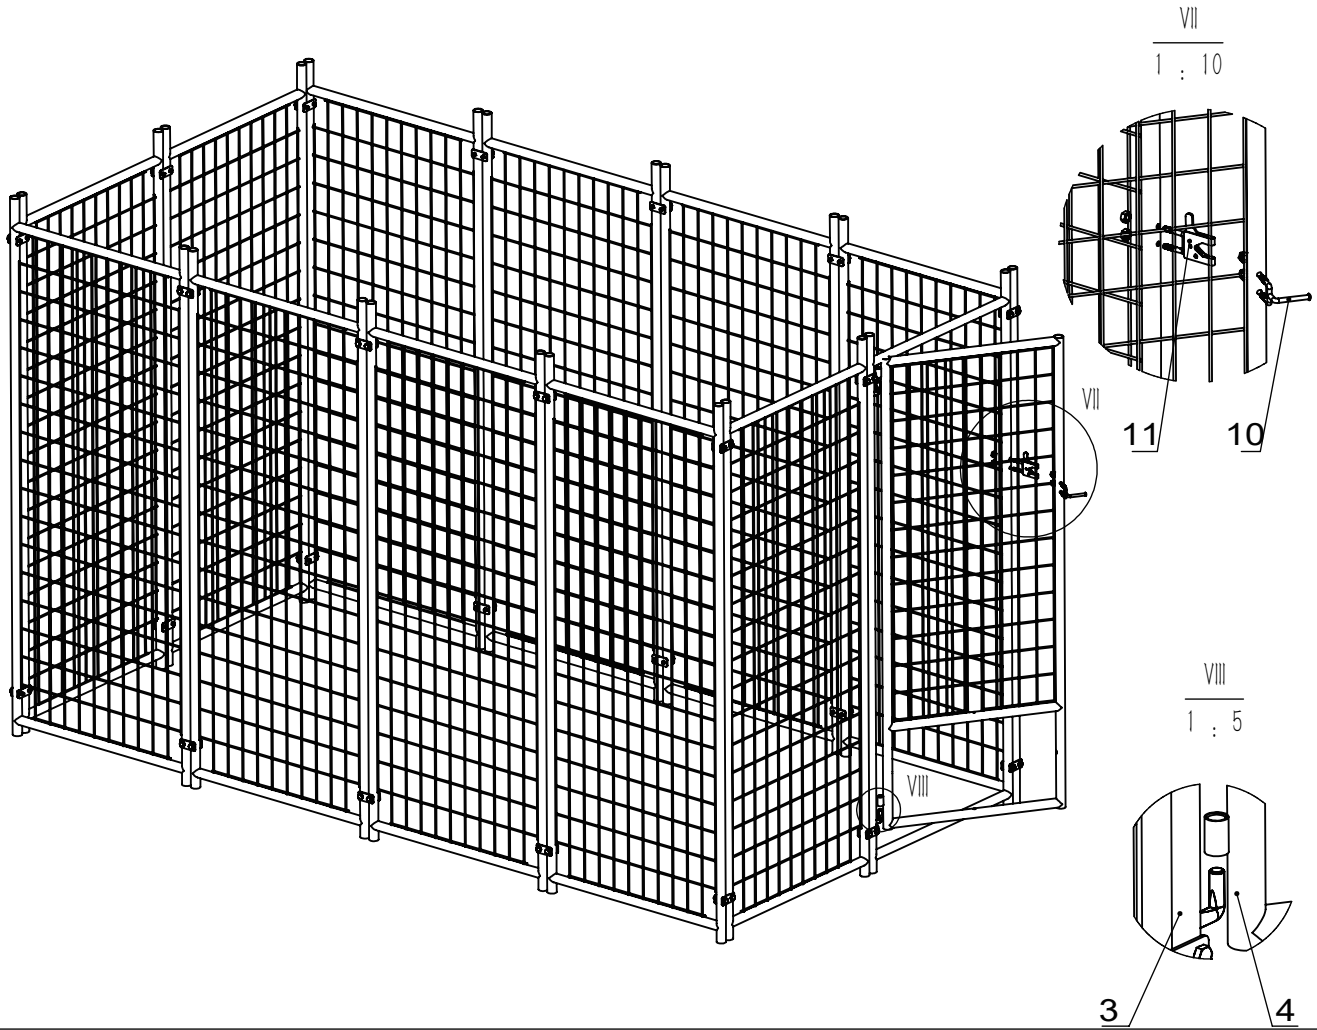

Welded Wire Dog Kennel

Owners Manual

2.4X1.2X1.8M

2.4X1.2X1.8M

Welded Wire Dog Kennel

PART NO.	DIMENSION	STYLE PIC	QUANTITY
1	1530*600		7
2	1530*600		4
3	1530*600		1
4	1340*521		1
5	440*235		1
6	∅ 25*1265		5
7	178*64.4		2
8	92*40*1		2
9	50*23*2.5		48
10	10*53.2*62.5		1
11	85*38.5		1
12	M8*15		4
13	M8*40		48
14	M6*55		2
15	∅ 178*52		2
16	1280*2420*3 74		1
17	M8		52
18	M6		2
19	M6		4
20			12

2.4X1.2X1.8M

Welded Wire Dog Kennel

$\frac{1}{1 : 10}$

2.4X1.2X1.8M

Welded Wire Dog Kennel

2.4X1.2X1.8M

Welded Wire Dog Kennel

2.4X1.2X1.8M

Welded Wire Dog Kennel

2.4X1.2X1.8

Welded Wire Dog Kennel