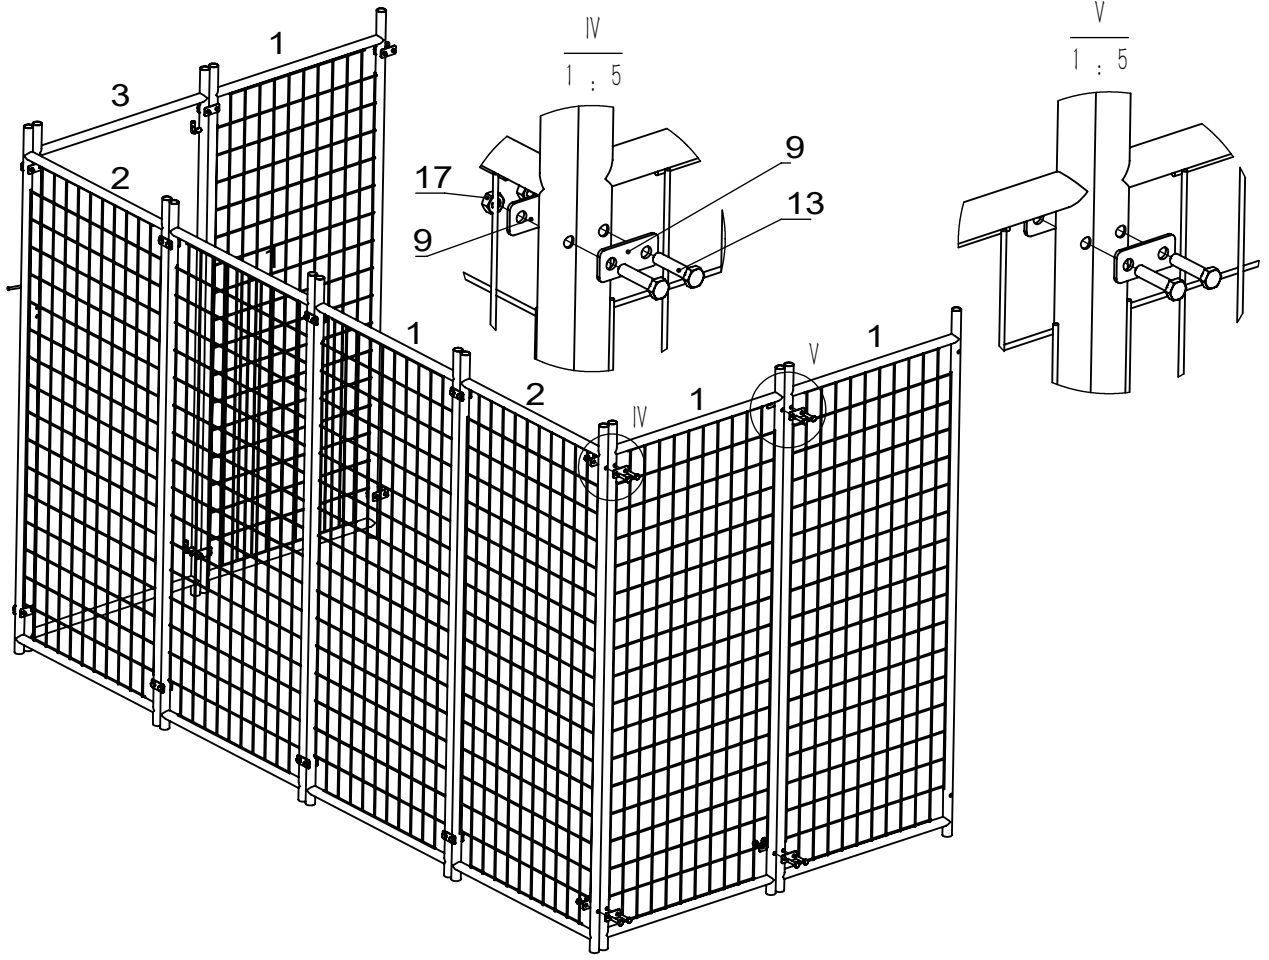

Welded Wire Dog Kennel

Owners Manual

2.4X1.2X1.8M

2.4X1.2X1.8M

Welded Wire Dog Kennel

PART NO.	DIMENSION	STYLE PIC	QUANTITY
1	1530*600		7
2	1530*600		4
3	1530*600		1
4	1340*521		1
5	440*235		1
6	∅ 25*1265		5
7	178*64.4		2
8	92*40*1		2
9	50*23*2.5		48
10	10*53.2*62.5		1
11	85*38.5		1
12	M8*15		4
13	M8*40		48
14	M6*55		2
15	∅ 178*52		2
16	1280*2420*3 74		1
17	M8		52
18	M6		2
19	M6		4
20			12

2.4X1.2X1.8M

Welded Wire Dog Kennel

$\frac{1}{1 : 10}$

2.4X1.2X1.8M

Welded Wire Dog Kennel

2.4X1.2X1.8M

Welded Wire Dog Kennel

2.4X1.2X1.8M

Welded Wire Dog Kennel

2.4X1.2X1.8

Welded Wire Dog Kennel