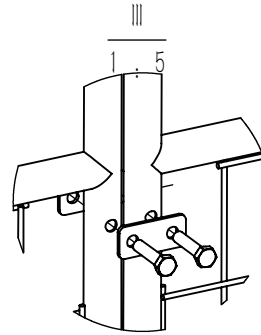

Welded Wire Dog Kennel

Owners Manual

2.4X1.2X1.8M

2.4X1.2X1.8M

Welded Wire Dog Kennel

PART NO.	DIMENSION	STYLE PIC	QUANTITY
1	1530*600		7
2	1530*600		4
3	1530*600		1
4	1340*521		1
5	440*235		1
6	∅ 25*1265		5
7	178*64.4		2
8	92*40*1		2
9	50*23*2.5		48
10	10*53.2*62.5		1
11	85*38.5		1
12	M8*15		4
13	M8*40		48
14	M6*55		2
15	∅ 178*52		2
16	1280*2420*3 74		1
17	M8		52
18	M6		2
19	M6		4
20			12

2.4X1.2X1.8M

Welded Wire Dog Kennel

$\frac{1}{1 : 10}$

2.4X1.2X1.8M

Welded Wire Dog Kennel

2.4X1.2X1.8M

Welded Wire Dog Kennel

2.4X1.2X1.8M

Welded Wire Dog Kennel

2.4X1.2X1.8

Welded Wire Dog Kennel