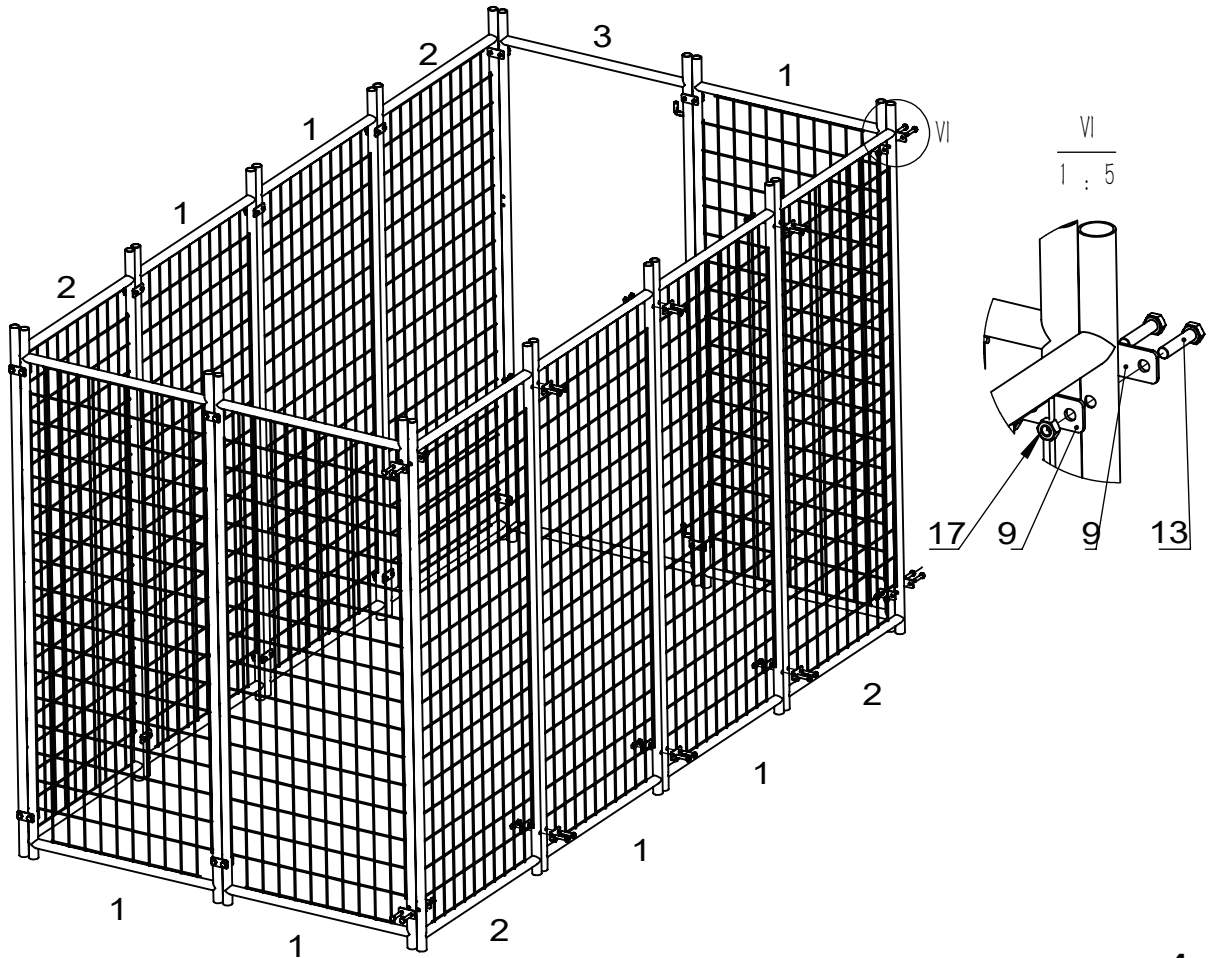

Welded Wire Dog Kennel

Owners Manual

2.4X1.2X1.8M

2.4X1.2X1.8M

Welded Wire Dog Kennel

PART NO.	DIMENSION	STYLE PIC	QUANTITY
1	1530*600		7
2	1530*600		4
3	1530*600		1
4	1340*521		1
5	440*235		1
6	∅ 25*1265		5
7	178*64.4		2
8	92*40*1		2
9	50*23*2.5		48
10	10*53.2*62.5		1
11	85*38.5		1
12	M8*15		4
13	M8*40		48
14	M6*55		2
15	∅ 178*52		2
16	1280*2420*3 74		1
17	M8		52
18	M6		2
19	M6		4
20			12

2.4X1.2X1.8M

Welded Wire Dog Kennel

$\frac{1}{1 : 10}$

2.4X1.2X1.8M

Welded Wire Dog Kennel

2.4X1.2X1.8M

Welded Wire Dog Kennel

2.4X1.2X1.8M

Welded Wire Dog Kennel

2.4X1.2X1.8

Welded Wire Dog Kennel