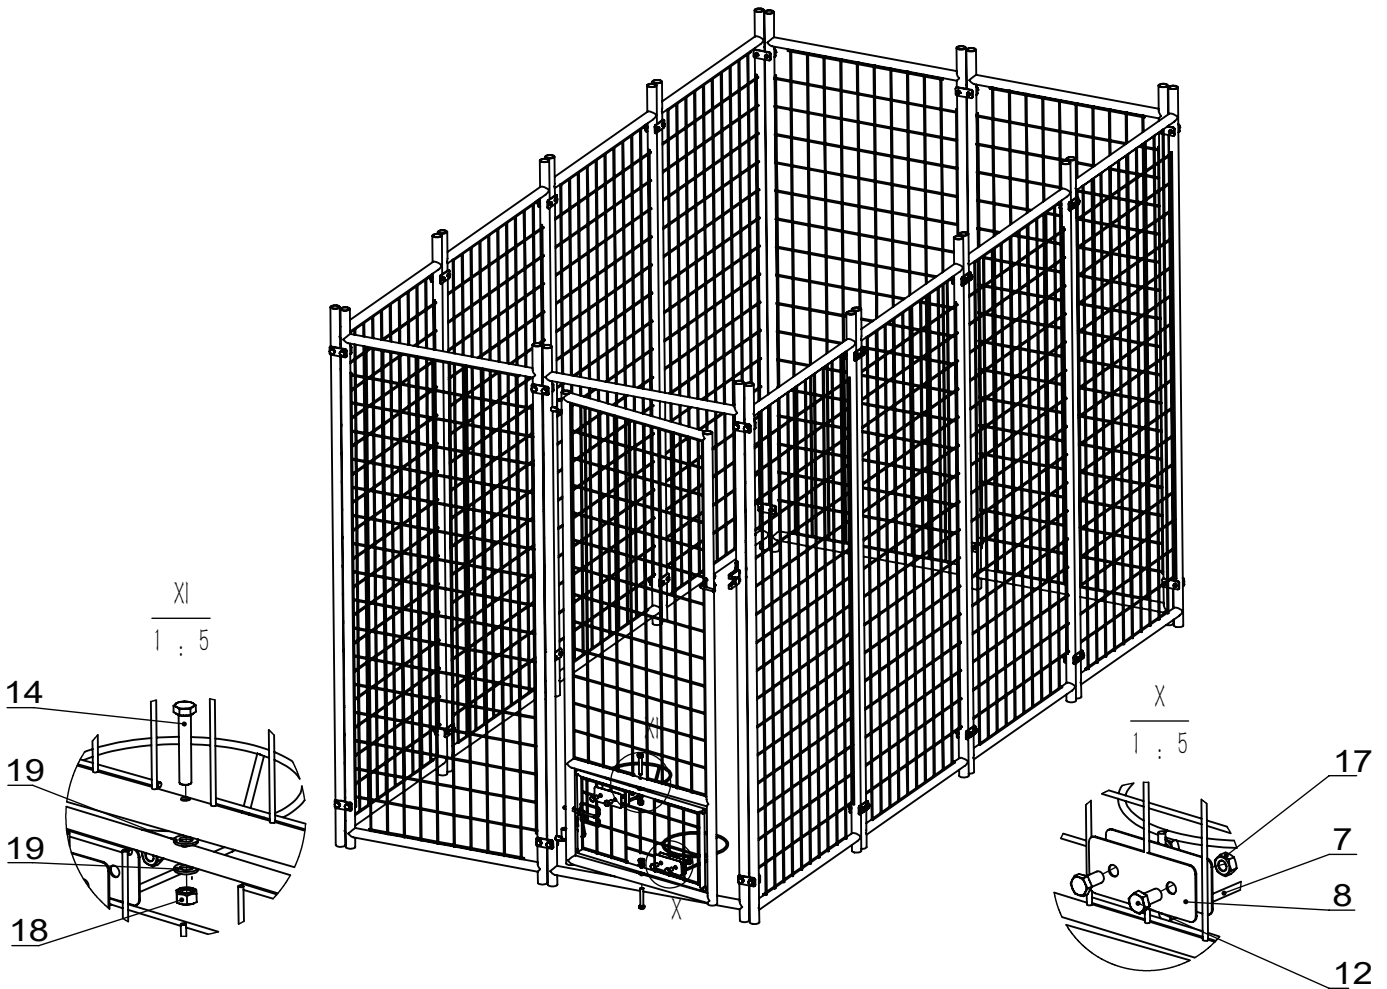

Welded Wire Dog Kennel

Owners Manual

2.4X1.2X1.8M

2.4X1.2X1.8M

Welded Wire Dog Kennel

PART NO.	DIMENSION	STYLE PIC	QUANTITY
1	1530*600		7
2	1530*600		4
3	1530*600		1
4	1340*521		1
5	440*235		1
6	∅ 25*1265		5
7	178*64.4		2
8	92*40*1		2
9	50*23*2.5		48
10	10*53.2*62.5		1
11	85*38.5		1
12	M8*15		4
13	M8*40		48
14	M6*55		2
15	∅ 178*52		2
16	1280*2420*3 74		1
17	M8		52
18	M6		2
19	M6		4
20			12

2.4X1.2X1.8M

Welded Wire Dog Kennel

$\frac{1}{1 : 10}$

2.4X1.2X1.8M

Welded Wire Dog Kennel

2.4X1.2X1.8M

Welded Wire Dog Kennel

2.4X1.2X1.8M

Welded Wire Dog Kennel

2.4X1.2X1.8

Welded Wire Dog Kennel