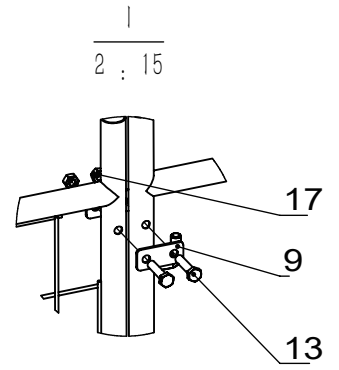

Welded Wire Dog Kennel

Owners Manual

2.4X1.2X1.8M

2.4X1.2X1.8M

Welded Wire Dog Kennel

PART NO.	DIMENSION	STYLE PIC	QUANTITY
1	1530*600		7
2	1530*600		4
3	1530*600		1
4	1340*521		1
5	440*235		1
6	∅ 25*1265		5
7	178*64.4		2
8	92*40*1		2
9	50*23*2.5		48
10	10*53.2*62.5		1
11	85*38.5		1
12	M8*15		4
13	M8*40		48
14	M6*55		2
15	∅ 178*52		2
16	1280*2420*3 74		1
17	M8		52
18	M6		2
19	M6		4
20			12

2.4X1.2X1.8M

Welded Wire Dog Kennel

$\frac{1}{1 : 10}$

2.4X1.2X1.8M

Welded Wire Dog Kennel

2.4X1.2X1.8M

Welded Wire Dog Kennel

2.4X1.2X1.8M

Welded Wire Dog Kennel

2.4X1.2X1.8

Welded Wire Dog Kennel