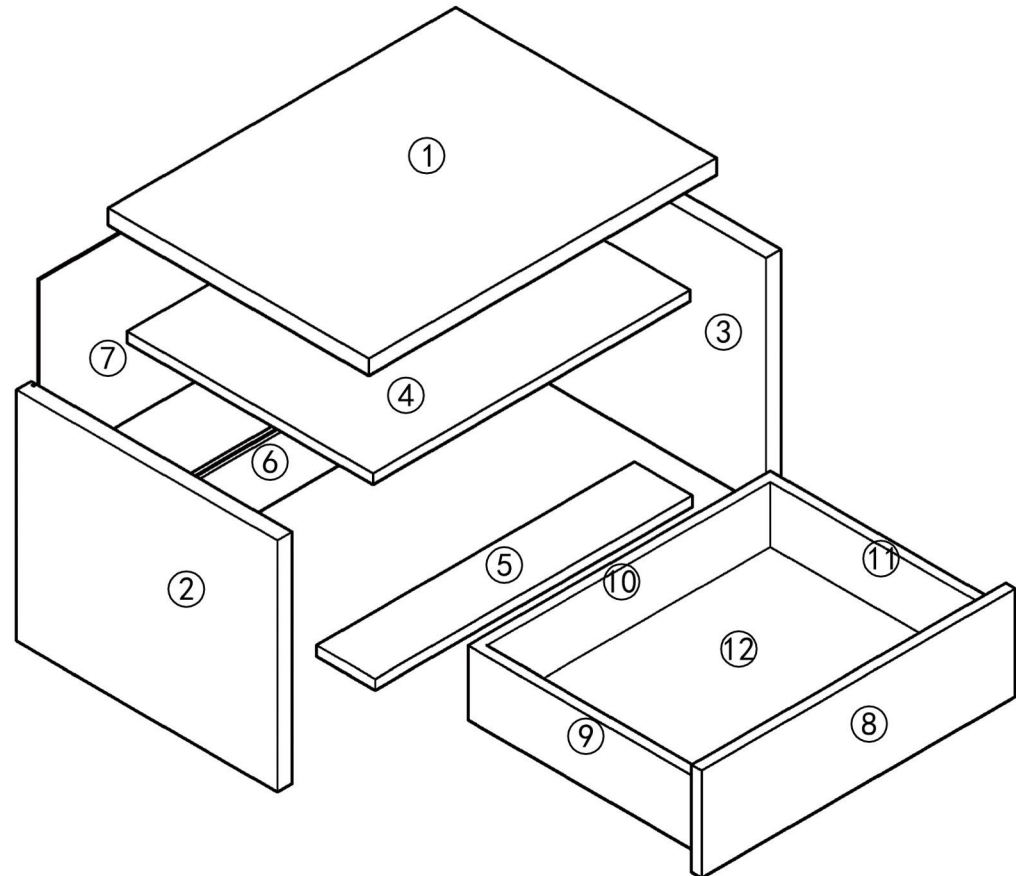

Single-Drawer Bedside Table

Code: 21621

Assembly Instructions

Thank you for your purchase.
Please follow the instructions below for correct assembly.

- Quicker assembly, we recommend the use of a power drill on a low-speed setting.
- We strongly recommend that the product is assembled on a flat and smooth surface and keep on the same horizontal line, otherwise, there will be a phenomenon of screw dislocation and cannot be installed.

| | | | | | | |
|--|---|---|---|---|---|---|
| <p>A</p>  <p>20set</p> | <p>B</p>  <p>4pcs</p> | <p>C</p> <p>C1</p>  <p>C2</p>  <p>1set</p> | <p>D</p>  <p>14x3mm</p> <p>4pcs</p> | <p>E</p>  <p>14x3.5mm</p> <p>8pcs</p> | <p>F</p>  <p>35x3.5mm</p> <p>4pcs</p> | <p>G</p>  <p>4pcs</p> |
| <p>H</p>  <p>4pcs</p> | <p>I</p>  <p>1pcs</p> | <p>J</p>  <p>20pcs</p> | <p>K</p>  <p>1pcs</p> | | | |