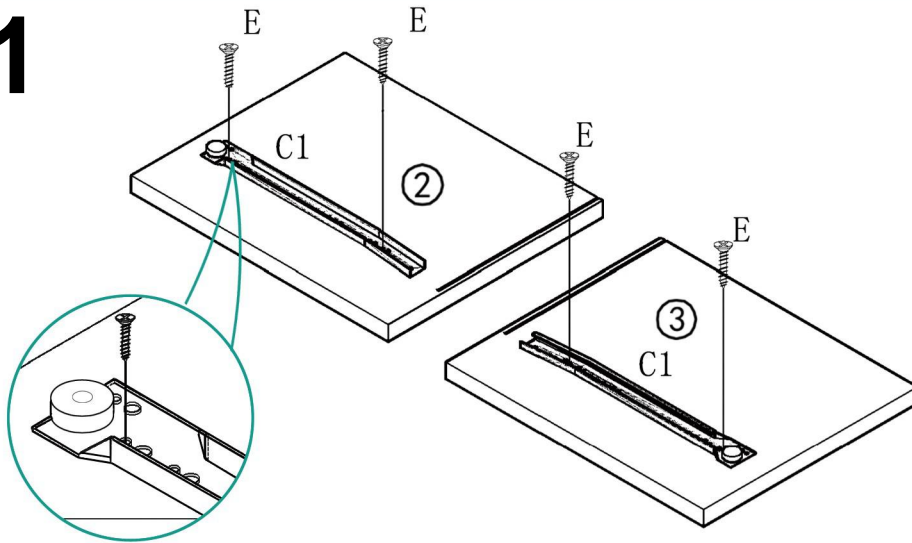

1

C1 x2pcs E x4pcs

2