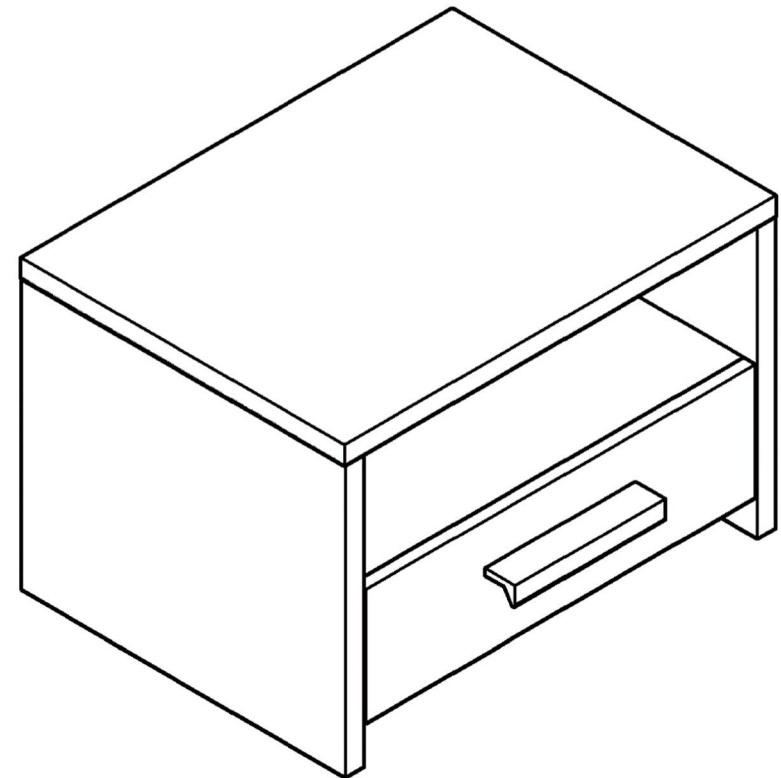

Single-Drawer Bedside Table

Code: 21621

Assembly Instructions

Thank you for your purchase.
Please follow the instructions below for correct assembly.

- Quicker assembly, we recommend the use of a power drill on a low-speed setting.
- We strongly recommend that the product is assembled on a flat and smooth surface and keep on the same horizontal line, otherwise, there will be a phenomenon of screw dislocation and cannot be installed.