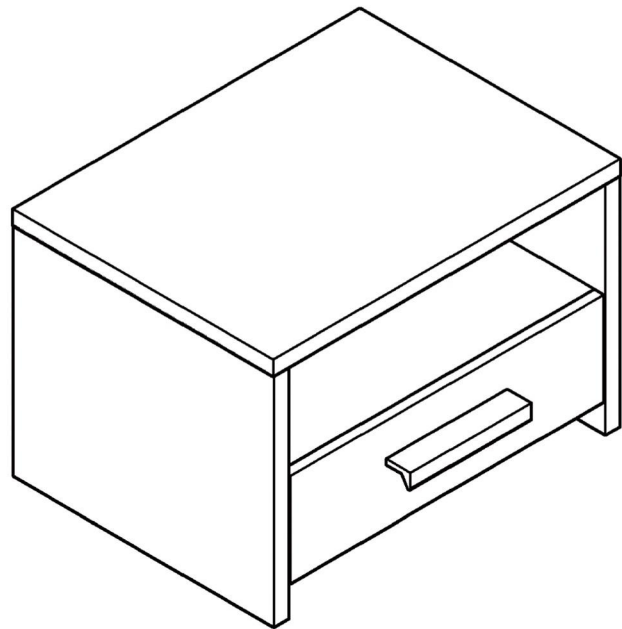

Single-Drawer Bedside Table

Code: 21621

Assembly Instructions

Thank you for your purchase.
Please follow the instructions below for correct assembly.

- Quicker assembly, we recommend the use of a power drill on a low-speed setting.
- We strongly recommend that the product is assembled on a flat and smooth surface and keep on the same horizontal line, otherwise, there will be a phenomenon of screw dislocation and cannot be installed.

| | | | | | | |
|--|---|---|---|---|---|---|
| <p>A</p>  <p>20set</p> | <p>B</p>  <p>4pcs</p> | <p>C</p> <p>C1</p>  <p>C2</p>  <p>1set</p> | <p>D</p>  <p>14x3mm</p> <p>4pcs</p> | <p>E</p>  <p>14x3.5mm</p> <p>8pcs</p> | <p>F</p>  <p>35x3.5mm</p> <p>4pcs</p> | <p>G</p>  <p>4pcs</p> |
| <p>H</p>  <p>4pcs</p> | <p>I</p>  <p>1pcs</p> | <p>J</p>  <p>20pcs</p> | <p>K</p>  <p>1pcs</p> | | | |